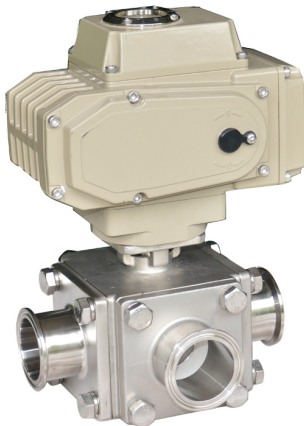

Россия +7(495)268-04-70

Казахстан +7(7172)727-132

Киргизия +996(312)96-26-47

<https://pov.nt-rt.ru> || pvo@nt-rt.ru

Motorized 3 way sanitary coverage ball valve

Body :SS304,SS316,SS316L
Ball: SS304,SS316,SS316L
Seat: PTFE
End: BSP, BSPT, NPT, DIN, ISO, clamp
Size: 1/2"~4" Full Port
Body type L/ T/ X/ I-port
Pressure 1.6Mpa
Medium Gas, Water and Oil, etc
Electric Actuator ON-OFF type, adjustable type

Description

Parameter

Body	SS304,SS316,SS316L
Ball	SS304,SS316,SS316L

Seat	PTFE
End	BSP, BSPT, NPT, DIN, ISO, clamp
Size	1/2"~4" Full Port
Body type	L/ T/ X/ I-port
Pressure	1.6Mpa
Medium	Gas, Water and Oil, etc
Electric Actuator	ON-OFF type, adjustable type
Control signal	4-20 mA DC、0-5 VDC、0-10 VDC
Power	12 VDC,24 VAC,24 VDC,220 VAC,120 VAC,380 VAC 50/60 Hz ±10%
Optional	Explosion-proof actuator: Exd II CT5、 Exd II BT5