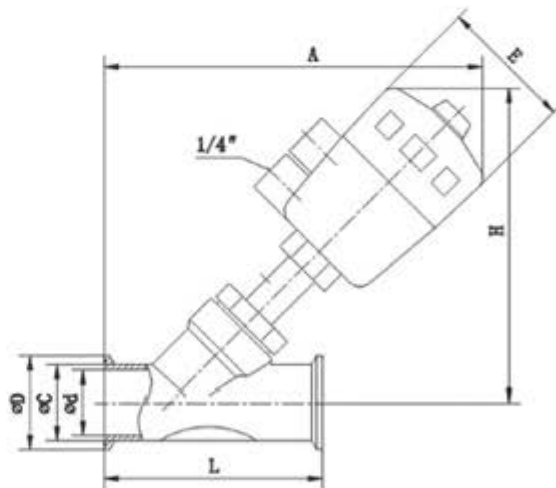

Pneumatic Actuator

Control: Double acting,

Single acting normally closed

Single acting normally open

Pneumatic accessories: Solenoid valve, limit switch box , filter, E/P positioner, hand wheel

外形尺寸 Overall dimensions (mm)