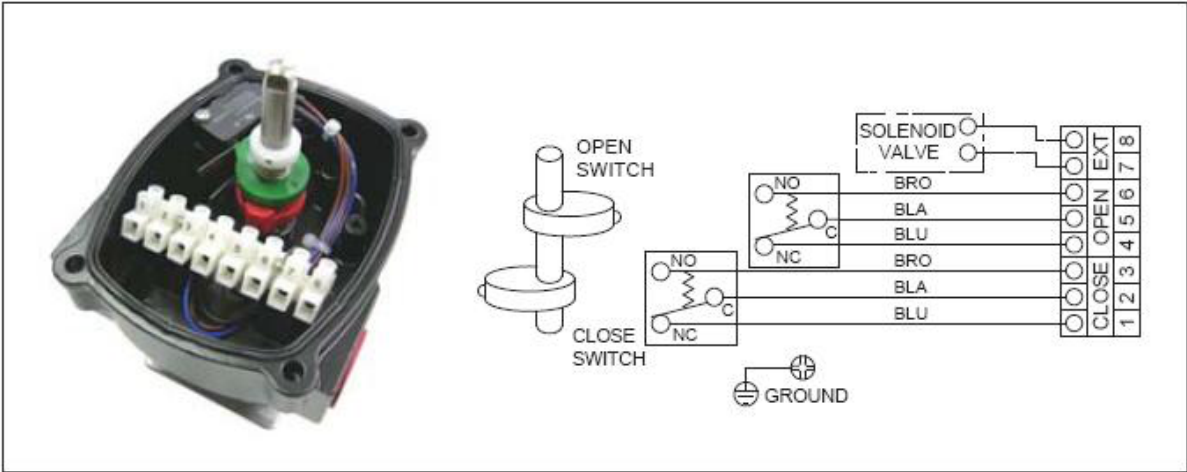

Россия +7(495)268-04-70

Казахстан +7(7172)727-132

Киргизия +996(312)96-26-47

<https://pov.nt-rt.ru> || pvo@nt-rt.ru

Limit switch box Valve position feedback

- Solid and Flexible design & various options available
- 3~4 additional switches 8~16 points Terminal Strips
- Bolts on visual position indicator
- Dual cable entries : 2 x 1/2 NPT(Standard)
M20, PG13.5, PF1/2 , PT1/2 .(Option)
- Easy mounting bracket
- NAMUR standard stainless steel shaft and stainless steel or steel bracket.

Description

- Enclosure : Weatherproof IP67/NEMA4&4X (Standard) IP68(Option)
- Solid and Flexible design & various options available
 - 3~4 additional switches 8~16 points Terminal Strips
 - Bolts on visual position indicator
 - Dual cable entries : 2 x 1/2 NPT(Standard)
M20, PG13.5, PF1/2 , PT1/2 .(Option)
 - Terminal Strips : 8 points(0.08-2.5)
 - Captive cover bolts
 - Easy mounting bracket
 - NAMUR standard stainless steel shaft and stainless steel or steel bracket.