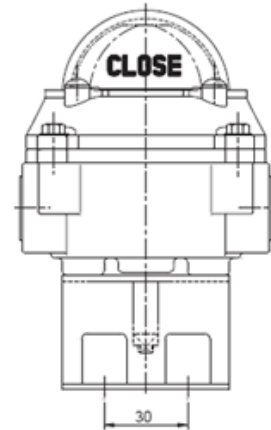

Россия +7(495)268-04-70

Казахстан +7(7172)727-132

Киргизия +996(312)96-26-47

<https://pov.nt-rt.ru> || pvo@nt-rt.ru

Limit switch box Valve position feedback

- Solid and Flexible design & various options available
- 3~4 additional switches 8~16 points Terminal Strips
- Bolts on visual position indicator
- Dual cable entries : 2 x 1/2 NPT(Standard)
M20, PG13.5, PF1/2 , PT1/2 .(Option)
- Easy mounting bracket
- NAMUR standard stainless steel shaft and stainless steel or steel bracket.

Description

- Enclosure : Weatherproof IP67/NEMA4&4X (Standard) IP68(Option)
- Solid and Flexible design & various options available
 - 3~4 additional switches 8~16 points Terminal Strips
 - Bolts on visual position indicator
 - Dual cable entries : 2 x 1/2 NPT(Standard)
M20, PG13.5, PF1/2 , PT1/2 .(Option)
 - Terminal Strips : 8 points(0.08-2.5)
 - Captive cover bolts
 - Easy mounting bracket
 - NAMUR standard stainless steel shaft and stainless steel or steel bracket.

Shape			
Size	25 × 50 H:20 30 × 80 H:20 30 × 80 (130) H:30(50)	30 × 80 H:20 30 × 80 H:30	30 × 130 H:30 30 × 130 H:50
Model	MBP-50 MBP-100 MBP-200 MBP-300 MBP-400	MB-P-O-1C MB-P-O-1S MB-P-O-2C MB-P-O-2S	MB-P-O-3C MB-P-O-3S MB-P-O-4C MB-P-O-4S