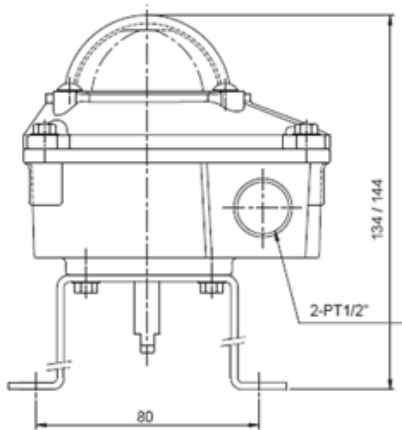

Россия +7(495)268-04-70

Казахстан +7(7172)727-132

Киргизия +996(312)96-26-47

<https://pov.nt-rt.ru> || pvo@nt-rt.ru

Limit switch box Valve position feedback

- Solid and Flexible design & various options available
- 3~4 additional switches 8~16 points Terminal Strips
- Bolts on visual position indicator
- Dual cable entries : 2 x 1/2 NPT(Standard)
M20, PG13.5, PF1/2 , PT1/2 .(Option)
- Easy mounting bracket
- NAMUR standard stainless steel shaft and stainless steel or steel bracket.

Description

- Enclosure : Weatherproof IP67/NEMA4&4X (Standard) IP68(Option)
- Solid and Flexible design & various options available
 - 3~4 additional switches 8~16 points Terminal Strips
 - Bolts on visual position indicator
 - Dual cable entries : 2 x 1/2 NPT(Standard)
M20, PG13.5, PF1/2 , PT1/2 .(Option)
 - Terminal Strips : 8 points(0.08-2.5)
 - Captive cover bolts
 - Easy mounting bracket
 - NAMUR standard stainless steel shaft and stainless steel or steel bracket.

Shape			
Size	25 × 50 H:20 30 × 80 H:20 30 × 80 (130) H:30(50)	30 × 80 H:20 30 × 80 H:30	30 × 130 H:30 30 × 130 H:50
Model	MBP-50 MBP-100 MBP-200 MBP-300 MBP-400	MB-P-O-1C MB-P-O-1S MB-P-O-2C MB-P-O-2S	MB-P-O-3C MB-P-O-3S MB-P-O-4C MB-P-O-4S