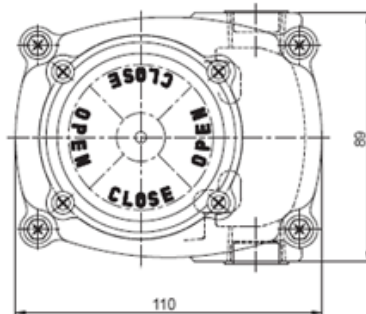

Россия +7(495)268-04-70

Казахстан +7(7172)727-132

Киргизия +996(312)96-26-47

<https://pov.nt-rt.ru> || pvo@nt-rt.ru

Limit switch box Valve position feedback

- Solid and Flexible design & various options available
- 3~4 additional switches 8~16 points Terminal Strips
- Bolts on visual position indicator
- Dual cable entries : 2 x 1/2 NPT(Standard)
M20, PG13.5, PF1/2 , PT1/2 .(Option)
- Easy mounting bracket
- NAMUR standard stainless steel shaft and stainless steel or steel bracket.

Description

- Enclosure : Weatherproof IP67/NEMA4&4X (Standard) IP68(Option)
- Solid and Flexible design & various options available
 - 3~4 additional switches 8~16 points Terminal Strips
 - Bolts on visual position indicator
 - Dual cable entries : 2 x 1/2 NPT(Standard)
M20, PG13.5, PF1/2 , PT1/2 .(Option)
 - Terminal Strips : 8 points(0.08-2.5)
 - Captive cover bolts
 - Easy mounting bracket
 - NAMUR standard stainless steel shaft and stainless steel or steel bracket.

Shape			
Size	25 × 50 H:20 30 × 80 H:20 30 × 80 (130) H:30(50)	30 × 80 H:20 30 × 80 H:30	30 × 130 H:30 30 × 130 H:50
Model	MBP-50 MBP-100 MBP-200 MBP-300 MBP-400	MB-P-O-1C MB-P-O-1S MB-P-O-2C MB-P-O-2S	MB-P-O-3C MB-P-O-3S MB-P-O-4C MB-P-O-4S