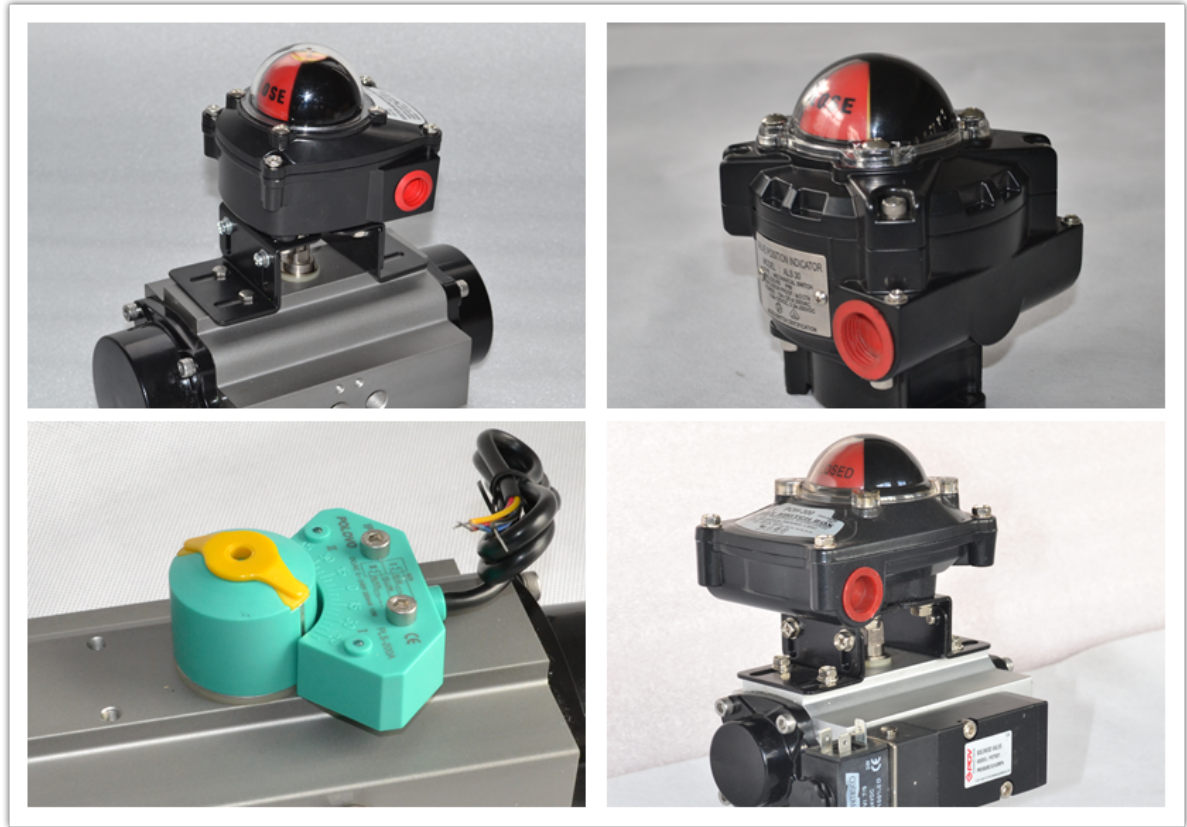

Россия +7(495)268-04-70

Казахстан +7(7172)727-132

Киргизия +996(312)96-26-47

<https://pov.nt-rt.ru> || pvo@nt-rt.ru

Limit switch box Valve position feedback

- Solid and Flexible design & various options available
- 3~4 additional switches 8~16 points Terminal Strips
- Bolts on visual position indicator
- Dual cable entries : 2 x 1/2 NPT(Standard)
M20, PG13.5, PF1/2 , PT1/2 .(Option)
- Easy mounting bracket
- NAMUR standard stainless steel shaft and stainless steel or steel bracket.

Description

- Enclosure : Weatherproof IP67/NEMA4&4X (Standard) IP68(Option)
- Solid and Flexible design & various options available
 - 3~4 additional switches 8~16 points Terminal Strips
 - Bolts on visual position indicator
 - Dual cable entries : 2 x 1/2 NPT(Standard)
M20, PG13.5, PF1/2 , PT1/2 .(Option)
 - Terminal Strips : 8 points(0.08-2.5)
 - Captive cover bolts
 - Easy mounting bracket
 - NAMUR standard stainless steel shaft and stainless steel or steel bracket.