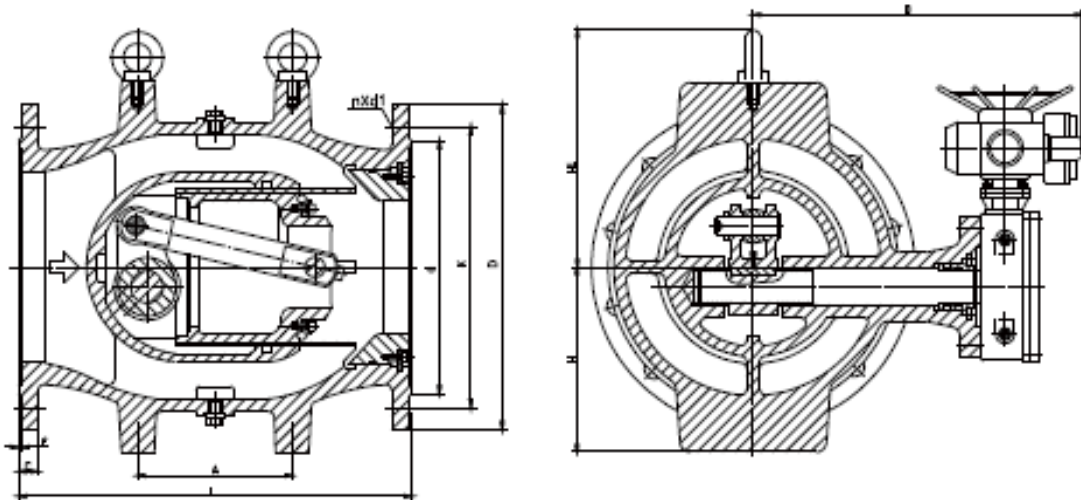

- Different outlets are available (Vaned ring, slotted, perforated etc.)

Алматы (7273)495-231
Ангарск (3955)60-70-56
Архангельск (8182)63-90-72
Астрахань (8512)99-46-04
Барнаул (3852)73-04-60
Белгород (4722)40-23-64
Благовещенск (4162)22-76-07
Брянск (4832)59-03-52
Владивосток (423)249-28-31
Владикавказ (8672)28-90-48
Владимир (4922)49-43-18
Волгоград (844)278-03-48
Вологда (8172)26-41-59
Воронеж (473)204-51-73
Екатеринбург (343)384-55-89

Иваново (4932)77-34-06
Ижевск (3412)26-03-58
Иркутск (395)279-98-46
Казань (843)206-01-48
Калининград (4012)72-03-81
Калуга (4842)92-23-67
Кемерово (3842)65-04-62
Киров (8332)68-02-04
Коломна (4966)23-41-49
Кострома (4942)77-07-48
Краснодар (861)203-40-90
Красноярск (391)204-63-61
Курск (4712)77-13-04
Курган (3522)50-90-47
Липецк (4742)52-20-81

Магнитогорск (3519)55-03-13
Москва (495)268-04-70
Мурманск (8152)59-64-93
Набережные Челны (8552)20-53-41
Нижний Новгород (831)429-08-12
Новокузнецк (3843)20-46-81
Ноябрьск (3496)41-32-12
Новосибирск (383)227-86-73
Омск (3812)21-46-40
Орел (4862)44-53-42
Оренбург (3532)37-68-04
Пенза (8412)22-31-16
Петрозаводск (8142)55-98-37
Псков (8112)59-10-37
Пермь (342)205-81-47

Ростов-на-Дону (863)308-18-15
Рязань (4912)46-61-64
Самара (846)206-03-16
Санкт-Петербург (812)309-46-40
Саратов (845)249-38-78
Севастополь (8692)22-31-93
Саранск (8342)22-96-24
Симферополь (3652)67-13-56
Смоленск (4812)29-41-54
Сочи (862)225-72-31
Ставрополь (8652)20-65-13
Сургут (3462)77-98-35
Сыктывкар (8212)25-95-17
Тамбов (4752)50-40-97
Тверь (4822)63-31-35

Тольятти (8482)63-91-07
Томск (3822)98-41-53
Тула (4872)33-79-87
Тюмень (3452)66-21-18
Ульяновск (8422)24-23-59
Улан-Удэ (3012)59-97-51
Уфа (347)229-48-12
Хабаровск (4212)92-98-04
Чебоксары (8352)28-53-07
Челябинск (351)202-03-61
Череповец (8202)49-02-64
Чита (3022)38-34-83
Якутск (4112)23-90-97
Ярославль (4852)69-52-93

Россия +7(495)268-04-70

Казахстан +7(7172)727-132

Киргизия +996(312)96-26-47

<https://pov.nt-rt.ru> || pvo@nt-rt.ru